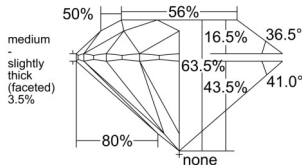

GIA®

FACSIMILE

GIA REPORT 6531557068

Verify this report at GIA.edu

GIA NATURAL DIAMOND DOSSIER®

September 26, 2025
GIA Report Number 6531557068
Shape and Cutting Style ..... Round Brilliant
Measurements ..... 5.06 - 5.10 x 3.23 mm

GRADING RESULTS

Carat Weight ..... 0.51 carat
Color Grade ..... F
Clarity Grade S11
Cut Grade ..... Excellent

ADDITIONAL GRADING INFORMATION

Polish ..... Excellent
Symmetry ..... Excellent
Fluorescence ..... Faint
Clarity Characteristics ..... Feather
Inscription(s): GIA 6531557068

PROPORTIONS

GRADING SCALES

GIA COLOR SCALE	GIA CLARITY SCALE	GIA CUT SCALE	
D	FLAWLESS	EXCELLENT	
E	INTERNALLY FLAWLESS		
F		VVS₁	VERY GOOD
G	VVS₂		
H	VS₁	GOOD	
I	VS₂		
J	S1₁	FAIR	
K	S1₂		
L	I₁	POOR	
M	I₂		
N	I₃		
O			
P			
Q			
R			
S			
T			
U			
V			
W			
X			
Y			
Z