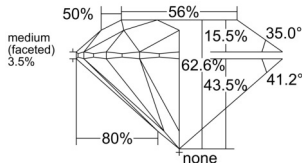

GIA®

FACSIMILE

GIA REPORT 6531547206

Verify this report at GIA.edu

GIA NATURAL DIAMOND DOSSIER®

September 27, 2025
GIA Report Number 6531547206
Shape and Cutting Style ..... Round Brilliant
Measurements ..... 5.46 - 5.49 x 3.43 mm

GRADING RESULTS

Carat Weight ..... 0.62 carat
Color Grade ..... H
Clarity Grade VS2
Cut Grade ..... Excellent

ADDITIONAL GRADING INFORMATION

Polish ..... Excellent
Symmetry ..... Excellent
Fluorescence ..... Faint
Clarity Characteristics..... Cloud, Feather, Crystal
Inscription(s): GIA 6531547206

PROPORTIONS

Profile to actual proportions