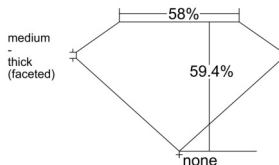

GIA®

FACSIMILE

GIA REPORT 6531526285

Verify this report at GIA.edu

GIA NATURAL DIAMOND DOSSIER®

September 24, 2025
GIA Report Number 6531526285
Shape and Cutting Style ..... Heart Brilliant
Measurements ..... 5.57 x 6.07 x 3.60 mm

GRADING RESULTS

Carat Weight ..... 0.70 carat
Color Grade ..... H
Clarity Grade VS2

ADDITIONAL GRADING INFORMATION

Polish ..... Excellent
Symmetry ..... Excellent
Fluorescence ..... None
Clarity Characteristics ..... Crystal
Inscription(s): GIA 6531526285

PROPORTIONS

Profile not to actual proportions

GRADING SCALES

GIA COLOR SCALE		GIA CLARITY SCALE			
COLORLESS	D	VERY VERY SLIGHTLY INCLUDED	FLAWLESS		
	E		INTERNALLY FLAWLESS		
	F	VERY SLIGHTLY INCLUDED	VVS₁		
	G		VVS₂		
	H		VS₁		
	NEAR COLORLESS	I	SLIGHTLY INCLUDED	VS₂	
		J		SI₁	
		FAINT	K	INCLUDED	SI₂
			L		I₁
			M		I₂
VERT LIGHT			N	INCLUDED	I₃
			O		
			P		
	Q				
LIGHT	R				
	S				
	T				
	U				
	V				
	Z