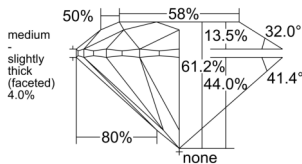

GIA®

FACSIMILE

GIA REPORT 6531489441

Verify this report at GIA.edu

GIA NATURAL DIAMOND DOSSIER®

September 19, 2025
GIA Report Number 6531489441
Shape and Cutting Style ..... Round Brilliant
Measurements ..... 3.62 - 3.64 x 2.22 mm

GRADING RESULTS

Carat Weight ..... 0.18 carat
Color Grade ..... G
Clarity Grade VVS1
Cut Grade ..... Excellent

ADDITIONAL GRADING INFORMATION

Polish ..... Very Good
Symmetry ..... Very Good
Fluorescence ..... None
Clarity Characteristics ..... Pinpoint, Feather
Inscription(s): GIA 6531489441

PROPORTIONS

Profile to actual proportions