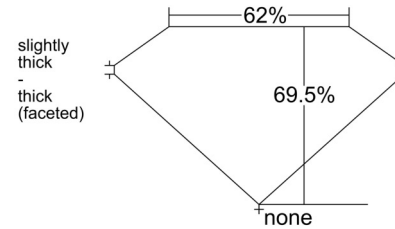

GIA NATURAL DIAMOND GRADING REPORT

September 20, 2025

GIA Report Number XXXXX89064

Shape and Cutting Style Cushion Modified Brilliant

Measurements 7.05 x 7.02 x 4.88 mm

GRADING RESULTS

Carat Weight 1.90 carat

Color Grade I

Clarity Grade VS1

ADDITIONAL GRADING INFORMATION

Polish Excellent

Symmetry Excellent

Fluorescence None

Inscription(s): GIA XXXXX89064

Comments: Additional clouds, pinpoints and internal graining are not shown.

PROPORTIONS

Profile not to actual proportions

CLARITY CHARACTERISTICS

KEY TO SYMBOLS*

-  Cloud
-  Feather
-  Needle

* Red symbols denote internal characteristics (inclusions). Green or black symbols denote external characteristics (blemishes). Diagram is an approximate representation of the diamond, and symbols shown indicate type, position, and approximate size of clarity characteristics. All clarity characteristics may not be shown. Details of finish are not shown.