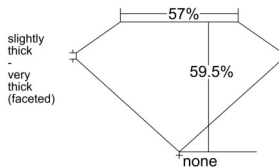

GIA®

FACSIMILE

GIA REPORT 6531478008

Verify this report at GIA.edu

GIA NATURAL DIAMOND DOSSIER®

September 19, 2025
GIA Report Number 6531478008
Shape and Cutting Style ..... Heart Brilliant
Measurements ..... 4.95 x 5.81 x 3.46 mm

GRADING RESULTS

Carat Weight ..... 0.60 carat
Color Grade ..... F
Clarity Grade VS1

ADDITIONAL GRADING INFORMATION

Polish ..... Excellent
Symmetry ..... Very Good
Fluorescence ..... None
Clarity Characteristics ..... Cloud, Crystal
Inscription(s): GIA 6531478008

PROPORTIONS

Profile not to actual proportions

GRADING SCALES

GIA COLOR SCALE		GIA CLARITY SCALE			
COLORLESS	D	VERY VERY SLIGHTLY INCLUDED	FLAWLESS		
	E		INTERNALLY FLAWLESS		
	F	VERY SLIGHTLY INCLUDED	VS₁		
	G		VS₂		
	H		VS₁		
	NEAR COLORLESS	I	SLIGHTLY INCLUDED	VS₂	
		J		SI₁	
		K		SI₂	
		FAINT		L	I₁
				M	I₂
VERT LIGHT	N	INCLUDED	I₃		
	O				
	P				
	Q				
	R				
LIGHT	S				
	T				
	U				
	V				
	Z