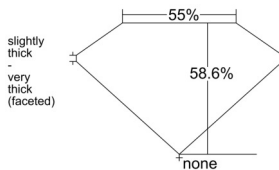

GIA®

FACSIMILE

GIA REPORT 6531472428

Verify this report at GIA.edu

GIA NATURAL DIAMOND DOSSIER®

September 18, 2025
GIA Report Number 6531472428
Shape and Cutting Style ..... Heart Brilliant
Measurements ..... 5.05 x 5.98 x 3.50 mm

GRADING RESULTS

Carat Weight ..... 0.63 carat
Color Grade ..... G
Clarity Grade VS1

ADDITIONAL GRADING INFORMATION

Polish ..... Excellent
Symmetry ..... Very Good
Fluorescence ..... Faint
Clarity Characteristics ..... Feather, Needle, Pinpoint
Inscription(s): GIA 6531472428

PROPORTIONS

Profile not to actual proportions

GRADING SCALES

GIA COLOR SCALE		GIA CLARITY SCALE			
COLORLESS	D	VERY VERY SLIGHTLY INCLUDED	FLAWLESS		
	E		INTERNALLY FLAWLESS		
	F	VERY SLIGHTLY INCLUDED	VS₁		
	G		VS₂		
	H		VS₁		
	NEAR COLORLESS	I	SLIGHTLY INCLUDED	VS₂	
		J		SI₁	
		FAINT	K	INCLUDED	SI₂
			L		I₁
			M		I₂
VERT LIGHT	N	INCLUDED	I₃		
	O				
	P				
	Q				
	R				
LIGHT	S				
	T				
	U				
	V				
	W				
X					
Y					
Z