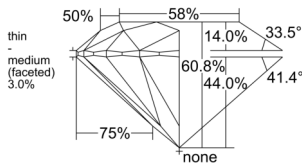

GIA®

FACSIMILE

GIA REPORT 6531469863

Verify this report at GIA.edu

GIA NATURAL DIAMOND DOSSIER®

September 20, 2025
GIA Report Number 6531469863
Shape and Cutting Style ..... Round Brilliant
Measurements ..... 5.30 - 5.33 x 3.23 mm

GRADING RESULTS

Carat Weight ..... 0.55 carat
Color Grade ..... D
Clarity Grade S11
Cut Grade ..... Excellent

ADDITIONAL GRADING INFORMATION

Polish ..... Excellent
Symmetry ..... Excellent
Fluorescence ..... Faint
Clarity Characteristics ..... Cloud
Inscription(s): GIA 6531469863

PROPORTIONS

GRADING SCALES

GIA COLOR SCALE	GIA CLARITY SCALE	GIA CUT SCALE	
D	FLAWLESS	EXCELLENT	
E	INTERNALLY FLAWLESS		
F		VVS₁	VERY GOOD
G	VVS₂		
H	VS₁	GOOD	
I	VS₂		
J	S1₁	FAIR	
K	S1₂		
L	I₁	POOR	
M	I₂		
N	I₃		
O			
P			
Q			
R			
S			
T			
U			
V			
W			
X			
Y			
Z