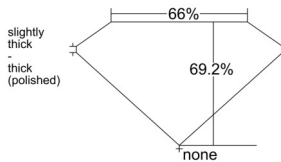

GIA®

FACSIMILE

GIA REPORT 6531465452

Verify this report at GIA.edu

GIA NATURAL DIAMOND DOSSIER®

September 19, 2025
GIA Report Number 6531465452
Shape and Cutting Style ..... **Cut-Cornered Rectangular Modified Brilliant**
Measurements ..... 5.82 x 4.24 x 2.94 mm

GRADING RESULTS

Carat Weight ..... 0.60 carat
Color Grade ..... D
Clarity Grade S11

ADDITIONAL GRADING INFORMATION

Polish ..... Excellent
Symmetry ..... Excellent
Fluorescence ..... Faint
Clarity Characteristics ..... Crystal, Feather
Inscription(s): GIA 6531465452

PROPORTIONS

Profile not to actual proportions

GRADING SCALES

GIA COLOR SCALE		GIA CLARITY SCALE			
COLORLESS	D	VERY VERY SLIGHTLY INCLUDED	FLAWLESS		
	E		INTERNALLY FLAWLESS		
	F		VVS₁		
	NEAR COLORLESS	G	VERY SLIGHTLY INCLUDED	VVS₂	
		H		VS₁	
		FAINT	I	SLIGHTLY INCLUDED	VS₂
			J		S1₁
	K		S1₂		
	LIGHT		L	INCLUDED	I₁
			M		I₂
N			I₃		
O					
P					
Q					
R