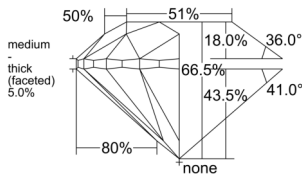

GIA®

FACSIMILE

GIA REPORT 6531421424

Verify this report at GIA.edu

GIA NATURAL DIAMOND DOSSIER®

September 13, 2025
GIA Report Number 6531421424
Shape and Cutting Style ..... Round Brilliant
Measurements ..... 4.91 - 4.96 x 3.28 mm

GRADING RESULTS

Carat Weight ..... 0.50 carat
Color Grade ..... D
Clarity Grade VS1
Cut Grade ..... Good

ADDITIONAL GRADING INFORMATION

Polish ..... Excellent
Symmetry ..... Very Good
Fluorescence ..... None
Clarity Characteristics ..... Crystal, Pinpoint, Cloud
Inscription(s): GIA 6531421424

PROPORTIONS

GRADING SCALES

GIA COLOR SCALE	GIA CLARITY SCALE	GIA CUT SCALE
COLOURLESS	FLAWLESS	EXCELLENT
D	INTERNALLY FLAWLESS	
E	VVS₁	VERY GOOD
F		
G	VVS₂	
H	VS₁	GOOD
I		
J	VS₂	
K	SI₁	FAIR
L		
M	SI₂	
N	I₁	POOR
O		
P	I₂	
Q	I₃	
R		
S		
T		
U		
V		
W		
X		
Y		
Z