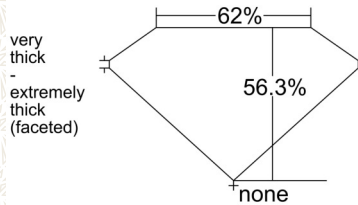

GIA NATURAL COLORED DIAMOND REPORT

October 15, 2025
 Report Type Grading Report
 GIA Report Number 6531400817
 Shape and Cutting Style Heart Modified Brilliant
 Measurements 6.48 x 7.48 x 4.21 mm

Carat Weight 1.57 carat
 Color Grade Fancy Brownish Greenish Yellow
 Color Origin Natural
 Color Distribution Even
 Clarity Grade Internally Flawless
 Proportions:

Profile not to actual proportions

Polish Excellent
 Symmetry Very Good
 Fluorescence None
 Inscription(s): GIA 6531400817

Comments: Minor details of polish are not shown.

ADDITIONAL INFORMATION

GIA COLORED DIAMOND SCALE

Illustration of GIA fancy color grade interrelationships

GIA CLARITY SCALE

FLAWLESS
INTERNALLY FLAWLESS
VVS ₁
VVS ₂
VS ₁
VS ₂
SI ₁
SI ₂
I ₁
I ₂
I ₃

CLARITY CHARACTERISTICS

The results documented in this report refer only to the diamond described, and were obtained using the techniques and equipment available to GIA at the time of examination. This report is not a guarantee or valuation. For additional information and important limitations and disclaimers, please see GIA.edu/terms or call +1 800 421 7250 or +1 760 603 4500. ©2023 Gemological Institute of America, Inc.