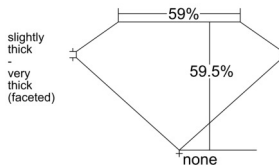

GIA®

FACSIMILE

GIA REPORT 6531390957

Verify this report at GIA.edu

GIA NATURAL DIAMOND DOSSIER®

September 17, 2025
GIA Report Number 6531390957
Shape and Cutting Style ..... Heart Brilliant
Measurements ..... 5.79 x 6.63 x 3.95 mm

GRADING RESULTS

Carat Weight ..... 0.90 carat
Color Grade ..... J
Clarity Grade VVS2

ADDITIONAL GRADING INFORMATION

Polish ..... Excellent
Symmetry ..... Excellent
Fluorescence ..... None
Clarity Characteristics ..... Cloud, Pinpoint
Inscription(s): GIA 6531390957

PROPORTIONS

Profile not to actual proportions

GRADING SCALES

GIA COLOR SCALE		GIA CLARITY SCALE			
COLORLESS	D	VERY VERY SLIGHTLY INCLUDED	FLAWLESS		
	E		INTERNALLY FLAWLESS		
	F	VERY SLIGHTLY INCLUDED	VVS₁		
	G		VVS₂		
	H		VS₁		
	NEAR COLORLESS	I	SLIGHTLY INCLUDED	VS₂	
		J		SI₁	
		FAINT	K	INCLUDED	SI₂
			L		I₁
			M		I₂
N			I₃		
VERT LIGHT	O				
	P				
	Q				
	R				
	LIGHT	S			
		T			
U					
V					
	W				
	X				
	Y				
	Z