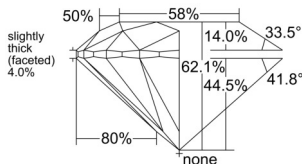

GIA®

FACSIMILE

GIA REPORT 6531342135

Verify this report at GIA.edu

GIA NATURAL DIAMOND DOSSIER®

September 09, 2025
GIA Report Number 6531342135
Shape and Cutting Style ..... Round Brilliant
Measurements ..... 4.57 - 4.60 x 2.85 mm

GRADING RESULTS

Carat Weight ..... 0.36 carat
Color Grade ..... D
Clarity Grade S11
Cut Grade ..... Excellent

ADDITIONAL GRADING INFORMATION

Polish ..... Excellent
Symmetry ..... Excellent
Fluorescence ..... Faint
Clarity Characteristics ..... Feather
Inscription(s): GIA 6531342135

PROPORTIONS

Profile to actual proportions