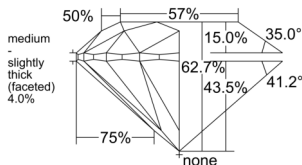

GIA®

FACSIMILE

GIA REPORT 6531299041

Verify this report at GIA.edu

GIA NATURAL DIAMOND DOSSIER®

September 15, 2025
GIA Report Number 6531299041
Shape and Cutting Style ..... Round Brilliant
Measurements ..... 4.70 - 4.72 x 2.95 mm

GRADING RESULTS

Carat Weight ..... 0.40 carat
Color Grade ..... D
Clarity Grade VVS2
Cut Grade ..... Excellent

ADDITIONAL GRADING INFORMATION

Polish ..... Excellent
Symmetry ..... Excellent
Fluorescence ..... Medium Blue
Clarity Characteristics..Cloud, Needle, Pinpoint, Surface Graining
Inscription(s): GIA 6531299041

PROPORTIONS

Profile to actual proportions

GRADING SCALES

GIA COLOR SCALE	GIA CLARITY SCALE	GIA CUT SCALE
COLOURLESS	FLAWLESS	EXCELLENT
D	INTERNALLY FLAWLESS	
E	VVS₁	VERY GOOD
F		
G	VS₁	GOOD
H		
I	VS₂	FAIR
J		
K	SI₁	POOR
L		
M	I₁	
N		
O	I₂	
P		
Q	I₃	
R		
S		
T		
U		
V		
W		
X		
Y		
Z