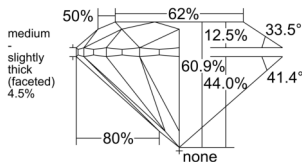

GIA®

FACSIMILE

GIA REPORT 6531294579

Verify this report at GIA.edu

GIA NATURAL DIAMOND DOSSIER®

September 03, 2025
GIA Report Number 6531294579
Shape and Cutting Style ..... Round Brilliant
Measurements ..... 5.13 - 5.17 x 3.14 mm

GRADING RESULTS

Carat Weight ..... 0.51 carat
Color Grade ..... E
Clarity Grade VVS1
Cut Grade ..... Excellent

ADDITIONAL GRADING INFORMATION

Polish ..... Excellent
Symmetry ..... Excellent
Fluorescence ..... None
Clarity Characteristics..... Cloud, Feather, Surface Graining
Inscription(s): GIA 6531294579

PROPORTIONS

Profile to actual proportions