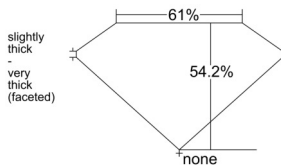

GIA®

FACSIMILE

GIA REPORT 6531277354

Verify this report at GIA.edu

GIA NATURAL DIAMOND DOSSIER®

September 01, 2025
GIA Report Number 6531277354
Shape and Cutting Style ..... Heart Brilliant
Measurements ..... 5.07 x 5.54 x 3.00 mm

GRADING RESULTS

Carat Weight ..... 0.50 carat
Color Grade ..... G
Clarity Grade VS1

ADDITIONAL GRADING INFORMATION

Polish ..... Excellent
Symmetry ..... Very Good
Fluorescence ..... None
Clarity Characteristics ..... Cloud
Inscription(s): GIA 6531277354

PROPORTIONS

Profile not to actual proportions

GRADING SCALES

GIA COLOR SCALE		GIA CLARITY SCALE			
COLORLESS	D	VERY VERY SLIGHTLY INCLUDED	FLAWLESS		
	E		INTERNALLY FLAWLESS		
	F		VVS₁		
	NEAR COLORLESS	G	VERY SLIGHTLY INCLUDED	VVS₂	
		H		VS₁	
		FAINT	I	SLIGHTLY INCLUDED	VS₂
			J		SI₁
	K		SI₂		
	VERTICALLY LIGHT		L	INCLUDED	I₁
			M		I₂
N			I₃		
O					
P					
Q					
R					
LIGHT	S				
	T				
	U				
	V				
	W				
	X				
	Y				
	Z