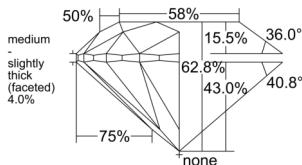

GIA®

FACSIMILE

GIA REPORT 6531277346

Verify this report at GIA.edu

GIA NATURAL DIAMOND DOSSIER®

September 04, 2025
GIA Report Number 6531277346
Shape and Cutting Style ..... Round Brilliant
Measurements ..... 5.74 - 5.77 x 3.61 mm

GRADING RESULTS

Carat Weight ..... 0.75 carat
Color Grade ..... K
Clarity Grade VS1
Cut Grade ..... Excellent

ADDITIONAL GRADING INFORMATION

Polish ..... Excellent
Symmetry ..... Excellent
Fluorescence ..... Strong Blue
Clarity Characteristics..Cloud, Crystal, Indented Natural, Pinpoint
Inscription(s): GIA 6531277346

PROPORTIONS

Profile to actual proportions