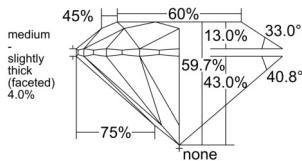

GIA®

FACSIMILE

GIA REPORT 6531270343

Verify this report at GIA.edu

GIA NATURAL DIAMOND DOSSIER®

September 01, 2025
GIA Report Number 6531270343
Shape and Cutting Style ..... Round Brilliant
Measurements ..... 4.34 - 4.37 x 2.60 mm

GRADING RESULTS

Carat Weight ..... 0.30 carat
Color Grade ..... F
Clarity Grade S11
Cut Grade ..... Excellent

ADDITIONAL GRADING INFORMATION

Polish ..... Excellent
Symmetry ..... Excellent
Fluorescence ..... None
Clarity Characteristics..... Feather, Crystal, Cloud
Inspection(s): GIA 6531270343

PROPORTIONS

Profile to actual proportions

GRADING SCALES

GIA COLOR SCALE	GIA CLARITY SCALE	GIA CUT SCALE	
D	FLAWLESS	EXCELLENT	
E	INTERNALLY FLAWLESS		
F		VVS₁	VERY GOOD
G	VVS₂		
H	VS₁	GOOD	
I	VS₂		
J	S1₁	FAIR	
K	S1₂		
L	I₁	POOR	
M	I₂		
N	I₃		
O			
P			
Q			
R			
S			
T			
U			
V			
W			
X			
Y			
Z