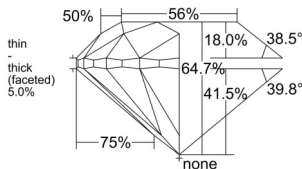

GIA®

FACSIMILE

GIA REPORT 6531264282

Verify this report at GIA.edu

GIA NATURAL DIAMOND DOSSIER®

September 01, 2025
GIA Report Number **6531264282**
Shape and Cutting Style ..... **Round Brilliant**
Measurements ..... **5.48 - 5.53 x 3.56 mm**

GRADING RESULTS

Carat Weight ..... **0.70 carat**
Color Grade ..... **D**
Clarity Grade **VVS2**
Cut Grade ..... **Very Good**

ADDITIONAL GRADING INFORMATION

Polish ..... **Excellent**
Symmetry ..... **Very Good**
Fluorescence ..... **Medium Blue**
Clarity Characteristics..... **Pinpoint, Indented Natural**
Inscription(s): **GIA 6531264282**

PROPORTIONS

Profile to actual proportions