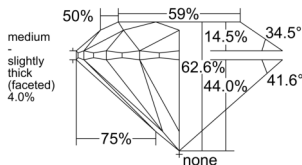

GIA®

FACSIMILE

GIA REPORT 6531234574

Verify this report at GIA.edu

GIA NATURAL DIAMOND DOSSIER®

August 26, 2025
GIA Report Number 6531234574
Shape and Cutting Style ..... Round Brilliant
Measurements ..... 5.56 - 5.60 x 3.50 mm

GRADING RESULTS

Carat Weight ..... 0.67 carat
Color Grade ..... D
Clarity Grade VS1
Cut Grade ..... Excellent

ADDITIONAL GRADING INFORMATION

Polish ..... Excellent
Symmetry ..... Excellent
Fluorescence ..... Medium Blue
Clarity Characteristics ..... Crystal, Pinpoint
Inscription(s): GIA 6531234574

PROPORTIONS

Profile to actual proportions

GRADING SCALES

GIA COLOR SCALE	GIA CLARITY SCALE	GIA CUT SCALE
COLOURLESS	FLAWLESS	EXCELLENT
D	INTERNALLY FLAWLESS	
E	VVS₁	VERY GOOD
F		
G	VVS₂	
H	VS₁	GOOD
I		
J	VS₂	
K	SI₁	FAIR
L		
M	SI₂	
N	I₁	POOR
O		
P	I₂	
Q	I₃	
R		
S		
T		
U		
V		
W		
X		
Y		
Z