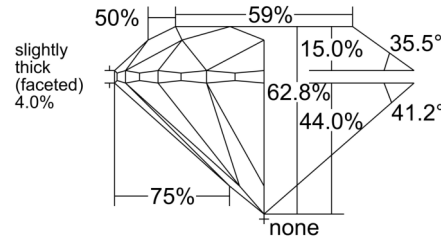

### GRADING RESULTS

Carat Weight ..... 3.02 carat  
 Color Grade ..... K  
 Clarity Grade ..... SI1  
 Cut Grade ..... Excellent

### PROPORTIONS

Profile to actual proportions