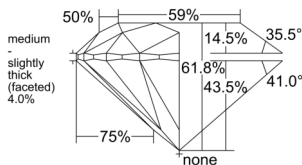

GIA®

FACSIMILE

GIA REPORT 6531185241

Verify this report at GIA.edu

GIA NATURAL DIAMOND DOSSIER®

September 02, 2025
GIA Report Number 6531185241
Shape and Cutting Style ..... Round Brilliant
Measurements ..... 5.68 - 5.72 x 3.52 mm

GRADING RESULTS

Carat Weight ..... 0.71 carat
Color Grade ..... F
Clarity Grade VVS1
Cut Grade ..... Excellent

ADDITIONAL GRADING INFORMATION

Polish ..... Excellent
Symmetry ..... Excellent
Fluorescence ..... Strong Blue
Clarity Characteristics..... Pinpoint, Feather, Indented Natural
Inscription(s): GIA 6531185241

PROPORTIONS

Profile to actual proportions