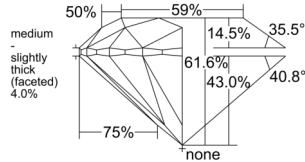

GIA®

FACSIMILE

GIA REPORT 6531179805

Verify this report at GIA.edu

GIA NATURAL DIAMOND DOSSIER®

August 21, 2025
GIA Report Number 6531179805
Shape and Cutting Style ..... Round Brilliant
Measurements ..... 4.27 - 4.31 x 2.65 mm

GRADING RESULTS

Carat Weight ..... 0.30 carat
Color Grade ..... G
Clarity Grade S11
Cut Grade ..... Excellent

ADDITIONAL GRADING INFORMATION

Polish ..... Very Good
Symmetry ..... Excellent
Fluorescence ..... None
Clarity Characteristics ..... Cloud
Inscription(s): GIA 6531179805

PROPORTIONS

Profile to actual proportions

GRADING SCALES

GIA COLOR SCALE

COLOREDNESS	D
	E
	F
	G
	H
	I
	J
NEAR COLORLESS	K
	L
FAIN	M
	N
	O
	P
VERY LIGHT	Q
	R
	S
	T
	U
	V
	W
	X
	Y
LIGHT	Z

GIA CLARITY SCALE

FLAWLESS	VERY VERY SLIGHTLY INCLUDED	VS₁	VS₂	SI₁	SI₂	I₁	I₂	I₃	
									VERY SLIGHTLY INCLUDED
INTERNALLY FLAWLESS									

GIA CUT SCALE

EXCELLENT
VERY GOOD
GOOD
FAIR
POOR