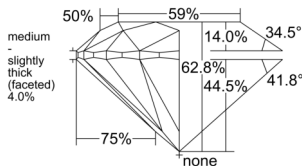

GIA®

FACSIMILE

GIA NATURAL DIAMOND DOSSIER®

August 21, 2025
GIA Report Number 6531179729
Shape and Cutting Style ..... Round Brilliant
Measurements ..... 5.63 - 5.68 x 3.55 mm

GRADING RESULTS

Carat Weight ..... 0.70 carat
Color Grade ..... H
Clarity Grade VS1
Cut Grade ..... Excellent

ADDITIONAL GRADING INFORMATION

Polish ..... Excellent
Symmetry ..... Excellent
Fluorescence ..... None
Clarity Characteristics..... Cloud, Feather, Pinpoint, Indented
Natural

Inscription(s): GIA 6531179729

GIA REPORT 6531179729

Verify this report at GIA.edu

PROPORTIONS

Profile to actual proportions