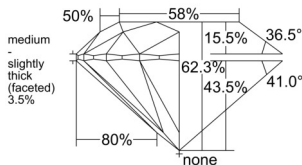

GIA®

FACSIMILE

GIA REPORT 6531161798

Verify this report at GIA.edu

GIA NATURAL DIAMOND DOSSIER®

August 19, 2025
GIA Report Number 6531161798
Shape and Cutting Style ..... Round Brilliant
Measurements ..... 5.10 - 5.12 x 3.18 mm

GRADING RESULTS

Carat Weight ..... 0.51 carat
Color Grade ..... G
Clarity Grade VVS2
Cut Grade ..... Excellent

ADDITIONAL GRADING INFORMATION

Polish ..... Excellent
Symmetry ..... Excellent
Fluorescence ..... None
Clarity Characteristics ..... Cloud, Pinpoint
Inscription(s): GIA 6531161798

PROPORTIONS

GRADING SCALES

GIA COLOR SCALE	GIA CLARITY SCALE	GIA CUT SCALE
COLOURLESS	FLAWLESS	EXCELLENT
D	INTERNALLY FLAWLESS	
E	VVS₁	VERY GOOD
F		
G	VS₁	GOOD
H		
I	SI₁	FAIR
J		
K	I₁	POOR
L		
M	I₂	
N		
O	I₃	
P		
Q		
R		
S		
T		
U		
V		
W		
X		
Y		
Z