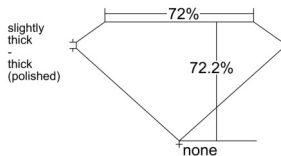

GIA®

FACSIMILE

GIA REPORT 6531135110

Verify this report at GIA.edu

GIA NATURAL DIAMOND DOSSIER®

August 14, 2025
GIA Report Number 6531135110
Shape and Cutting Style ..... **Square Modified Brilliant**
Measurements ..... 4.37 x 4.36 x 3.15 mm

GRADING RESULTS

Carat Weight ..... 0.50 carat
Color Grade ..... H
Clarity Grade VS1

ADDITIONAL GRADING INFORMATION

Polish ..... Excellent
Symmetry ..... Excellent
Fluorescence ..... None
Clarity Characteristics ..... Cloud
Inscription(s): GIA 6531135110

PROPORTIONS

Profile not to actual proportions

GRADING SCALES

GIA COLOR SCALE		GIA CLARITY SCALE			
COLORLESS	D	VERY VERY SLIGHTLY INCLUDED	FLAWLESS		
	E		INTERNALLY FLAWLESS		
	F	VERY SLIGHTLY INCLUDED	VVS₁		
	G		VVS₂		
	H		VS₁		
	NEAR COLORLESS	I	SLIGHTLY INCLUDED	VS₂	
		J		SI₁	
		FAINT	K	INCLUDED	SI₂
			L		I₁
			M		I₂
VERY LIGHT			N	LIGHT	I₃
			O		
			P		
	Q				
LIGHT	R				
	S				
	T				
	U				
	V				
	Z