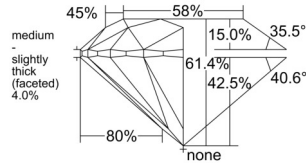

GIA®

FACSIMILE

GIA REPORT 6531133661

Verify this report at GIA.edu

GIA NATURAL DIAMOND DOSSIER®

August 14, 2025
GIA Report Number 6531133661
Shape and Cutting Style ..... Round Brilliant
Measurements ..... 4.64 - 4.67 x 2.86 mm

GRADING RESULTS

Carat Weight ..... 0.38 carat
Color Grade ..... H
Clarity Grade VVS1
Cut Grade ..... Excellent

ADDITIONAL GRADING INFORMATION

Polish ..... Excellent
Symmetry ..... Excellent
Fluorescence ..... Medium Blue
Clarity Characteristics ..... Pinpoint
Inscription(s): GIA 6531133661

PROPORTIONS

Profile to actual proportions