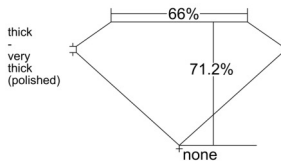

GIA®

FACSIMILE

GIA REPORT 6531107792

Verify this report at gia.edu

GIA NATURAL DIAMOND DOSSIER®

August 13, 2025
GIA Report Number 6531107792
Shape and Cutting Style ..... Emerald Cut
Measurements ..... 5.93 x 4.04 x 2.87 mm

GRADING RESULTS

Carat Weight ..... 0.71 carat
Color Grade ..... G
Clarity Grade ..... Internally Flawless

ADDITIONAL GRADING INFORMATION

Polish ..... Excellent
Symmetry ..... Excellent
Fluorescence ..... None
Clarity Characteristics ..... Minor Details of Polish
Inscription(s): GIA 6531107792

PROPORTIONS

Profile not to actual proportions

GRADING SCALES

GIA COLOR SCALE		GIA CLARITY SCALE			
COLORLESS	D	VERY VERY SLIGHTLY INCLUDED	FLAWLESS		
	E		INTERNALLY FLAWLESS		
	F	VERY SLIGHTLY INCLUDED	VVS₁		
	G		VVS₂		
	H		VS₁		
	NEAR COLORLESS	I	SLIGHTLY INCLUDED	VS₂	
		J		SI₁	
		FAINT	K	INCLUDED	SI₂
			L		I₁
			M		I₂
VERT LIGHT			N	INCLUDED	I₃
			O		
			P		
	Q				
LIGHT	R				
	S				
	T				
	U				
	V				
	Z