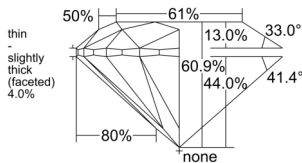

GIA®

FACSIMILE

GIA REPORT 6531105351

Verify this report at GIA.edu

GIA NATURAL DIAMOND DOSSIER®

August 13, 2025
GIA Report Number 6531105351
Shape and Cutting Style ..... Round Brilliant
Measurements ..... 4.91 - 4.95 x 3.01 mm

GRADING RESULTS

Carat Weight ..... 0.45 carat
Color Grade ..... D
Clarity Grade VVS1
Cut Grade ..... Excellent

ADDITIONAL GRADING INFORMATION

Polish ..... Excellent
Symmetry ..... Excellent
Fluorescence ..... None
Clarity Characteristics ..... Pinpoint
Inscription(s): GIA 6531105351

PROPORTIONS

Profile to actual proportions

GRADING SCALES

GIA COLOR SCALE	GIA CLARITY SCALE	GIA CUT SCALE
COLORESS	FLAWLESS	EXCELLENT
D	INTERNALLY FLAWLESS	
E	VVS₁	VERY GOOD
F		
G	VS₁	GOOD
H		
I	SI₁	FAIR
J		
K	I₁	POOR
L		
M	I₂	
N		
O	I₃	
P		
Q		
R		
S		
T		
U		
V		
W		
X		
Y		
Z