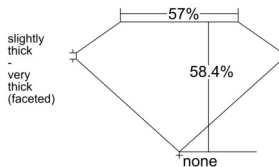

GIA®

FACSIMILE

GIA REPORT 6531082579

Verify this report at GIA.edu

GIA NATURAL DIAMOND DOSSIER®

August 11, 2025
GIA Report Number 6531082579
Shape and Cutting Style ..... Heart Brilliant
Measurements ..... 5.39 x 6.36 x 3.71 mm

GRADING RESULTS

Carat Weight ..... 0.77 carat
Color Grade ..... F
Clarity Grade VS1

ADDITIONAL GRADING INFORMATION

Polish ..... Excellent
Symmetry ..... Excellent
Fluorescence ..... Faint
Clarity Characteristics ..... Crystal, Pinpoint
Inscription(s): GIA 6531082579

PROPORTIONS

Profile not to actual proportions

GRADING SCALES

GIA COLOR SCALE		GIA CLARITY SCALE		
COLORLESS	D	VERY VERY SLIGHTLY INCLUDED	FLAWLESS	
	E		INTERNALLY FLAWLESS	
	F		VS₁	
	G		VS₂	
	NEAR COLORLESS	H	VERY SLIGHTLY INCLUDED	VS₁
		I		VS₂
		J		SI₁
		K		SI₂
	FAINT	L	SLIGHTLY INCLUDED	I₁
		M		I₂
N		I₃		
O				
LIGHT	P			
	Q			
	R			
	S			
	T			
	U			
	V			
	W			
X				
Y				
Z