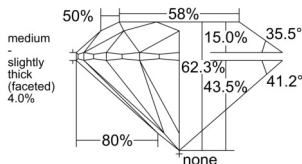

GIA®

FACSIMILE

GIA REPORT 6531032998

Verify this report at GIA.edu

GIA NATURAL DIAMOND DOSSIER®

August 06, 2025
GIA Report Number 6531032998
Shape and Cutting Style ..... Round Brilliant
Measurements ..... 5.05 - 5.09 x 3.16 mm

GRADING RESULTS

Carat Weight ..... 0.50 carat
Color Grade ..... N
Clarity Grade SI2
Cut Grade ..... Excellent

ADDITIONAL GRADING INFORMATION

Polish ..... Excellent
Symmetry ..... Excellent
Fluorescence ..... None
Clarity Characteristics ..... Cloud, Crystal
Inscription(s): GIA 6531032998

PROPORTIONS

GRADING SCALES

GIA COLOR SCALE

COLORESS	D
	E
	F
	G
	H
	I
	J
NEAR COLORESS	K
	L
FANIT	M
	N
	O
	P
VERY LIGHT	Q
	R
	S
	T
	U
	V
	W
	X
	Y
LIGHT	Z

GIA CLARITY SCALE

FLAWLESS	INTERNAL FLAWLESS	
		FLAWLESS
VERY VERY SLIGHTLY INCLUDED	VVS₁	
	VVS₂	
VERY SLIGHTLY INCLUDED	VS₁	
	VS₂	
SLIGHTLY INCLUDED	SI₁	
	SI₂	
INCLUDED	I₁	
	I₂	
	I₃	

GIA CUT SCALE

EXCELLENT
VERY GOOD
GOOD
FAIR
POOR