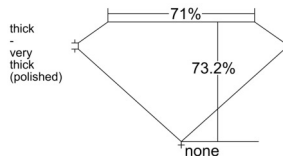

GIA®

FACSIMILE

GIA REPORT 6531018342

Verify this report at gia.edu

GIA NATURAL DIAMOND DOSSIER®

August 04, 2025
GIA Report Number 6531018342
Shape and Cutting Style ..... Square Modified Brilliant
Measurements ..... 5.18 x 5.00 x 3.66 mm

GRADING RESULTS

Carat Weight ..... 0.82 carat
Color Grade ..... J
Clarity Grade VVS1

ADDITIONAL GRADING INFORMATION

Polish ..... Excellent
Symmetry ..... Very Good
Fluorescence ..... None
Clarity Characteristics ..... Pinpoint
Inscription(s): GIA 6531018342

PROPORTIONS

Profile not to actual proportions

GRADING SCALES

GIA COLOR SCALE		GIA CLARITY SCALE			
COLORLESS	D	VERY VERY SLIGHTLY INCLUDED	FLAWLESS		
	E		INTERNALLY FLAWLESS		
	F	VERY SLIGHTLY INCLUDED	VVS₁		
	G		VVS₂		
	H		VS₁		
	NEAR COLORLESS	I	SLIGHTLY INCLUDED	VS₂	
		J		SI₁	
		FAINT	K	INCLUDED	SI₂
			L		I₁
			M		I₂
VERT LIGHT	N	LIGHT	I₃		
	O				
	P				
	Q				
	R				
	S				
	T				
LIGHT	U				
	V				
	W				
	X				
Y					
Z