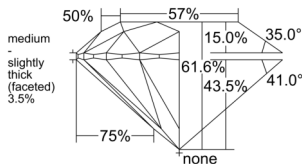

GIA®

FACSIMILE

GIA REPORT 6525987448

Verify this report at GIA.edu

GIA NATURAL DIAMOND DOSSIER®

July 31, 2025
GIA Report Number 6525987448
Shape and Cutting Style ..... Round Brilliant
Measurements ..... 4.45 - 4.46 x 2.75 mm

GRADING RESULTS

Carat Weight ..... 0.33 carat
Color Grade ..... D
Clarity Grade S11
Cut Grade ..... Excellent

ADDITIONAL GRADING INFORMATION

Polish ..... Excellent
Symmetry ..... Excellent
Fluorescence ..... None
Clarity Characteristics ..... Cloud, Crystal
Inscription(s): GIA 6525987448

PROPORTIONS

Profile to actual proportions

GRADING SCALES

GIA COLOR SCALE	GIA CLARITY SCALE	GIA CUT SCALE
D	FLAWLESS	EXCELLENT
E	FLAWLESS	
F	INTERNALLY FLAWLESS	VERY GOOD
G	FLAWLESS	
H	VVS₁	GOOD
I	VVS₂	
J	VS₁	FAIR
K	VS₂	
L	S1₁	POOR
M	S1₂	
N	I₁	
O	I₂	
P	I₃	
Q		
R		
S		
T		
U		
V		
W		
X		
Y		
Z