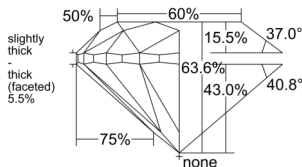

GIA®

FACSIMILE

GIA REPORT 6525898576

Verify this report at GIA.edu

GIA NATURAL DIAMOND DOSSIER®

July 25, 2025
GIA Report Number 6525898576
Shape and Cutting Style ..... Round Brilliant
Measurements ..... 4.80 - 4.83 x 3.07 mm

GRADING RESULTS

Carat Weight ..... 0.46 carat
Color Grade ..... H
Clarity Grade S11
Cut Grade ..... Very Good

ADDITIONAL GRADING INFORMATION

Polish ..... Excellent
Symmetry ..... Very Good
Fluorescence ..... None
Clarity Characteristics ..... Cloud, Crystal
Inscription(s): GIA 6525898576

PROPORTIONS

Profile to actual proportions