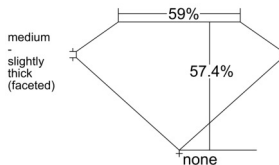

GIA®

FACSIMILE

GIA REPORT 6525884958

Verify this report at GIA.edu

GIA NATURAL DIAMOND DOSSIER®

August 05, 2025
GIA Report Number 6525884958
Shape and Cutting Style ..... Heart Brilliant
Measurements ..... 5.96 x 6.90 x 3.96 mm

GRADING RESULTS

Carat Weight ..... 0.91 carat
Color Grade ..... D
Clarity Grade VS2

ADDITIONAL GRADING INFORMATION

Polish ..... Excellent
Symmetry ..... Excellent
Fluorescence ..... None
Clarity Characteristics ..... Crystal, Feather
Inscription(s): GIA 6525884958

PROPORTIONS

Profile not to actual proportions

GRADING SCALES

GIA COLOR SCALE		GIA CLARITY SCALE	
COLORLESS	D	VERY VERY SLIGHTLY INCLUDED	FLAWLESS
	E		INTERNALLY FLAWLESS
	F		VVS₁
	G		VVS₂
	H		VS₁
	I		VS₂
	J		SI₁
	K		SI₂
	L		I₁
	M		I₂
NEAR COLORLESS	N	SLIGHTLY INCLUDED	I₃
	O		
	P		
	Q		
FAINT	R		
	S		
	T		
	U		
VERT LIGHT	V		
	W		
	X		
	Y		
LIGHT	Z