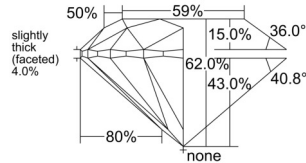

GIA®

FACSIMILE

GIA REPORT 6525819797

Verify this report at GIA.edu

GIA NATURAL DIAMOND DOSSIER®

July 19, 2025
GIA Report Number 6525819797
Shape and Cutting Style ..... Round Brilliant
Measurements ..... 4.70 - 4.72 x 2.92 mm

GRADING RESULTS

Carat Weight ..... 0.40 carat
Color Grade ..... E
Clarity Grade VS2
Cut Grade ..... Excellent

ADDITIONAL GRADING INFORMATION

Polish ..... Excellent
Symmetry ..... Excellent
Fluorescence ..... None
Clarity Characteristics..... Crystal, Cloud, Feather
Inscription(s): GIA 6525819797

PROPORTIONS

Profile to actual proportions

GRADING SCALES

GIA COLOR SCALE	GIA CLARITY SCALE	GIA CUT SCALE	
D	FLAWLESS	EXCELLENT	
E	INTERNALLY FLAWLESS		
F		VVS₁	VERY GOOD
G	VVS₂		
H	VS₁	GOOD	
I	VS₂		
J	SI₁	FAIR	
K	SI₂		
L	I₁	POOR	
M	I₂		
N	I₃		
O			
P			
Q			
R			
S			
T			
U			
V			
W			
X			
Y			
Z