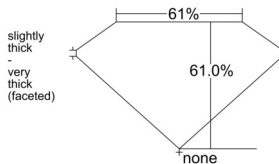

GIA®

FACSIMILE

GIA REPORT 6525804276

Verify this report at GIA.edu

GIA NATURAL DIAMOND DOSSIER®

July 15, 2025
GIA Report Number **6525804276**
Shape and Cutting Style ..... **Heart Brilliant**
Measurements ..... **4.76 x 5.49 x 3.34 mm**

GRADING RESULTS

Carat Weight ..... **0.51 carat**
Color Grade ..... **F**
Clarity Grade **S11**

ADDITIONAL GRADING INFORMATION

Polish ..... **Excellent**
Symmetry ..... **Excellent**
Fluorescence ..... **Medium Blue**
Clarity Characteristics ..... **Crystal, Cloud**
Inscription(s): **GIA 6525804276**

PROPORTIONS

Profile not to actual proportions

GRADING SCALES

GIA COLOR SCALE		GIA CLARITY SCALE	
NEAR COLORLESS	D	VERY SLIGHTLY INCLUDED	FLAWLESS
	E		INTERNALLY FLAWLESS
	F		VVS₁
	G		VVS₂
	H		VS₁
	I		VS₂
	J		S1₁
	K		S1₂
	L		I₁
	M		I₂
FAINT	N	INCLUDED	I₃
	O		
	P		
	Q		
VERT LIGHT	R		
	S		
	T		
	U		
	V		
	W		
	X		
	Y		
LIGHT	Z