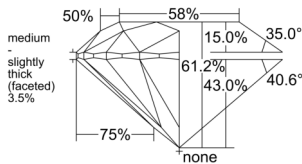

GIA®

FACSIMILE

GIA REPORT 6525781785

Verify this report at GIA.edu

GIA NATURAL DIAMOND DOSSIER®

July 24, 2025
GIA Report Number 6525781785
Shape and Cutting Style ..... Round Brilliant
Measurements ..... 5.09 - 5.12 x 3.12 mm

GRADING RESULTS

Carat Weight ..... 0.50 carat
Color Grade ..... G
Clarity Grade VS2
Cut Grade ..... Excellent

ADDITIONAL GRADING INFORMATION

Polish ..... Excellent
Symmetry ..... Excellent
Fluorescence ..... None
Clarity Characteristics..... Crystal, Cloud, Feather
Inscription(s): GIA 6525781785

PROPORTIONS

GRADING SCALES

GIA COLOR SCALE

COLOREDNESS	D
	E
	F
	G
	H
	I
	J
NEAR COLORLESS	K
	L
Faint	M
	N
	O
	P
	Q
	R
	S
	T
	U
	V
	W
	X
	Y
Light	Z

GIA CLARITY SCALE

FLAWLESS	INTERNAL FLAWLESS	
		FLAWLESS
VERY VERY SLIGHTLY INCLUDED	VVS₁	
	VVS₂	
VERY SLIGHTLY INCLUDED	VS₁	
	VS₂	
SLIGHTLY INCLUDED	SI₁	
	SI₂	
INCLUDED	I₁	
	I₂	
	I₃	

GIA CUT SCALE

EXCELLENT	
	VERY GOOD
GOOD	
FAIR	
POOR