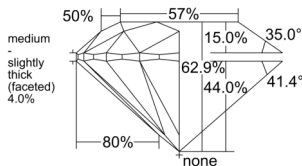

GIA®

FACSIMILE

GIA NATURAL DIAMOND DOSSIER®

July 08, 2025
GIA Report Number 6525722245
Shape and Cutting Style ..... Round Brilliant
Measurements ..... 4.76 - 4.78 x 3.00 mm

GRADING RESULTS

Carat Weight ..... 0.42 carat
Color Grade ..... F
Clarity Grade VS2
Cut Grade ..... Excellent

ADDITIONAL GRADING INFORMATION

Polish ..... Excellent
Symmetry ..... Excellent
Fluorescence ..... None
Clarity Characteristics ..... Crystal, Cloud
Inscription(s): GIA 6525722245

GIA REPORT 6525722245

Verify this report at GIA.edu

PROPORTIONS

Profile to actual proportions