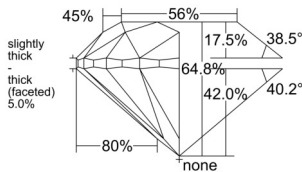

GIA®

FACSIMILE

GIA REPORT 6525667659

Verify this report at GIA.edu

GIA NATURAL DIAMOND DOSSIER®

July 16, 2025
GIA Report Number 6525667659
Shape and Cutting Style ..... Round Brilliant
Measurements ..... 4.91 - 4.94 x 3.19 mm

GRADING RESULTS

Carat Weight ..... 0.50 carat
Color Grade ..... D
Clarity Grade S11
Cut Grade ..... Very Good

ADDITIONAL GRADING INFORMATION

Polish ..... Excellent
Symmetry ..... Excellent
Fluorescence ..... Medium Blue
Clarity Characteristics ..... Cloud, Crystal
Inscription(s): GIA 6525667659

PROPORTIONS

Profile to actual proportions