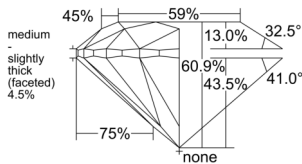

GIA®

FACSIMILE

GIA REPORT 6525666529

Verify this report at GIA.edu

GIA NATURAL DIAMOND DOSSIER®

July 18, 2025
GIA Report Number 6525666529
Shape and Cutting Style ..... Round Brilliant
Measurements ..... 5.60 - 5.62 x 3.42 mm

GRADING RESULTS

Carat Weight ..... 0.66 carat
Color Grade ..... F
Clarity Grade S11
Cut Grade ..... Excellent

ADDITIONAL GRADING INFORMATION

Polish ..... Excellent
Symmetry ..... Excellent
Fluorescence ..... None
Clarity Characteristics ..... Cloud, Feather
Inscription(s): GIA 6525666529

PROPORTIONS

Profile to actual proportions

GRADING SCALES

GIA COLOR SCALE	GIA CLARITY SCALE	GIA CUT SCALE	
D	FLAWLESS	EXCELLENT	
E	INTERNALLY FLAWLESS		
F		VVS₁	VERY GOOD
G	VVS₂		
H	VS₁	GOOD	
I	VS₂		
J	S1₁	FAIR	
K	S1₂		
L	I₁	POOR	
M	I₂		
N	I₃		
O			
P			
Q			
R			
S			
T			
U			
V			
W			
X			
Y			
Z