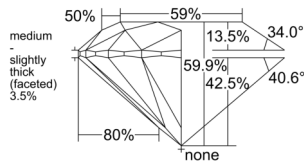

GIA®

FACSIMILE

GIA REPORT 6525628933

Verify this report at GIA.edu

GIA NATURAL DIAMOND DOSSIER®

June 30, 2025
GIA Report Number 6525628933
Shape and Cutting Style ..... Round Brilliant
Measurements ..... 5.46 - 5.47 x 3.28 mm

GRADING RESULTS

Carat Weight ..... 0.60 carat
Color Grade ..... F
Clarity Grade S11
Cut Grade ..... Excellent

ADDITIONAL GRADING INFORMATION

Polish ..... Excellent
Symmetry ..... Excellent
Fluorescence ..... None
Clarity Characteristics ..... Feather
Inscription(s): GIA 6525628933

PROPORTIONS

Profile to actual proportions

GRADING SCALES

GIA COLOR SCALE

COLORLESS	D
	E
	F
	G
	H
	I
	J
NEAR COLORLESS	K
	L
	M
	N
	O
	P
	R
	S
	T
	U
	V
	W
	X
	Y
LIGHT	Z

GIA CLARITY SCALE

FLAWLESS	VERY VERY SLIGHTLY INCLUDED	VS₁	VS₂	SI₁	SI₂	I₁	I₂	I₃	
									VERY SLIGHTLY INCLUDED
INTERNALLY FLAWLESS	VERY SLIGHTLY INCLUDED								

GIA CUT SCALE

EXCELLENT
VERY GOOD
GOOD
FAIR
POOR