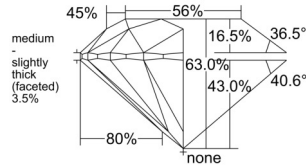

GIA®

FACSIMILE

GIA REPORT 6525582626

Verify this report at GIA.edu

GIA NATURAL DIAMOND DOSSIER®

July 10, 2025
GIA Report Number 6525582626
Shape and Cutting Style ..... Round Brilliant
Measurements ..... 6.19 - 6.28 x 3.93 mm

GRADING RESULTS

Carat Weight ..... 0.96 carat
Color Grade L
Clarity Grade S11
Cut Grade ..... Excellent

ADDITIONAL GRADING INFORMATION

Polish ..... Excellent
Symmetry ..... Very Good
Fluorescence ..... Strong Blue
Clarity Characteristics ..... Cloud, Crystal
Inscription(s): GIA 6525582626

PROPORTIONS

Profile to actual proportions