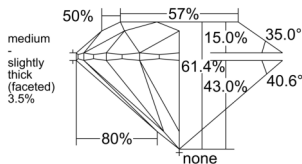

GIA®

FACSIMILE

GIA REPORT 6525581972

Verify this report at GIA.edu

GIA NATURAL DIAMOND DOSSIER®

June 23, 2025
GIA Report Number 6525581972
Shape and Cutting Style ..... Round Brilliant
Measurements ..... 5.51 - 5.54 x 3.39 mm

GRADING RESULTS

Carat Weight ..... 0.64 carat
Color Grade ..... E
Clarity Grade VS1
Cut Grade ..... Excellent

ADDITIONAL GRADING INFORMATION

Polish ..... Excellent
Symmetry ..... Excellent
Fluorescence ..... Faint
Clarity Characteristics..... Needle, Pinpoint
Inscription(s): GIA 6525581972

PROPORTIONS

GRADING SCALES

GIA COLOR SCALE

COLOURLESS	D
	E
	F
	G
	H
	I
	J
NEAR COLOURLESS	K
	L
FAIN	M
	N
	O
	P
VERY LIGHT	Q
	R
	S
	T
	U
	V
	W
	X
	Y
LIGHT	Z

GIA CLARITY SCALE

FLAWLESS	INTERNAL FLAWLESS	
		FLAWLESS
VERY VERY SLIGHTLY INCLUDED	VVS₁	
	VVS₂	
VERY SLIGHTLY INCLUDED	VS₁	
	VS₂	
SLIGHTLY INCLUDED	SI₁	
	SI₂	
INCLUDED	I₁	
	I₂	
	I₃	

GIA CUT SCALE

EXCELLENT
VERY GOOD
GOOD
FAIR
POOR