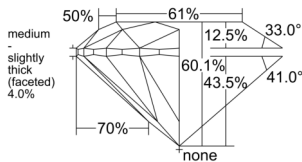

GIA®

FACSIMILE

GIA REPORT 6525520249

Verify this report at GIA.edu

GIA NATURAL DIAMOND DOSSIER®

June 19, 2025
GIA Report Number 6525520249
Shape and Cutting Style ..... Round Brilliant
Measurements ..... 5.98 - 6.00 x 3.60 mm

GRADING RESULTS

Carat Weight ..... 0.80 carat
Color Grade ..... J
Clarity Grade SI2
Cut Grade ..... Excellent

ADDITIONAL GRADING INFORMATION

Polish ..... Excellent
Symmetry ..... Excellent
Fluorescence ..... Faint
Clarity Characteristics ..... Crystal
Inscription(s): GIA 6525520249

PROPORTIONS

Profile to actual proportions

GRADING SCALES

GIA COLOR SCALE	GIA CLARITY SCALE	GIA CUT SCALE	
D	FLAWLESS	EXCELLENT	
E	INTERNALLY FLAWLESS		
F		VVS₁	VERY GOOD
G	VVS₂		
H	VS₁	GOOD	
I	VS₂		
J	SI₁	FAIR	
K	SI₂		
L	I₁	POOR	
M	I₂		
N	I₃		
O			
P			
Q			
R			
S			
T			
U			
V			
W			
X			
Y			
Z