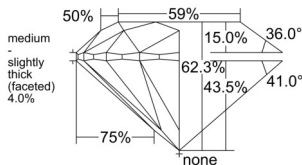

GIA®

FACSIMILE

GIA REPORT 6525489372

Verify this report at GIA.edu

GIA NATURAL DIAMOND DOSSIER®

June 13, 2025
GIA Report Number 6525489372
Shape and Cutting Style ..... Round Brilliant
Measurements ..... 5.35 - 5.37 x 3.34 mm

GRADING RESULTS

Carat Weight ..... 0.60 carat
Color Grade ..... H
Clarity Grade S11
Cut Grade ..... Excellent

ADDITIONAL GRADING INFORMATION

Polish ..... Excellent
Symmetry ..... Excellent
Fluorescence ..... None
Clarity Characteristics..... Feather, Crystal, Cloud
Inscription(s): GIA 6525489372

PROPORTIONS

GRADING SCALES

GIA COLOR SCALE

COLOREDNESS	D
	E
	F
	G
	H
	I
	J
NEAR COLORLESS	K
	L
	M
Faint	N
	O
	P
	Q
	R
	S
	T
	U
	V
	W
	X
	Y
	Z

GIA CLARITY SCALE

VERY VERY SLIGHTLY INCLUDED	FLAWLESS
	INTERNALLY FLAWLESS
VERY SLIGHTLY INCLUDED	VVS₁
	VVS₂
SLIGHTLY INCLUDED	VS₁
	VS₂
INCLUDED	SI₁
	SI₂
	I₁
	I₂
	I₃

GIA CUT SCALE

EXCELLENT
VERY GOOD
GOOD
FAIR
POOR