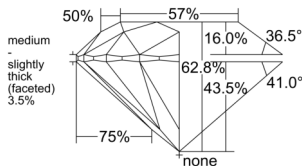

GIA®

FACSIMILE

GIA NATURAL DIAMOND DOSSIER®

June 16, 2025
GIA Report Number 6525472739
Shape and Cutting Style ..... Round Brilliant
Measurements ..... 5.88 - 5.93 x 3.71 mm

GRADING RESULTS

Carat Weight ..... 0.80 carat
Color Grade I
Clarity Grade SI2
Cut Grade ..... Excellent

ADDITIONAL GRADING INFORMATION

Polish ..... Excellent
Symmetry ..... Excellent
Fluorescence ..... None
Clarity Characteristics ..... Cloud
Inscription(s): GIA 6525472739

GIA REPORT 6525472739

Verify this report at GIA.edu

PROPORTIONS

Profile to actual proportions