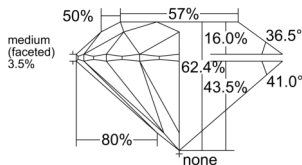

GIA®

FACSIMILE

GIA REPORT 6525448201

Verify this report at GIA.edu

GIA NATURAL DIAMOND DOSSIER®

June 13, 2025
GIA Report Number 6525448201
Shape and Cutting Style ..... Round Brilliant
Measurements ..... 5.68 - 5.71 x 3.55 mm

GRADING RESULTS

Carat Weight ..... 0.71 carat
Color Grade ..... F
Clarity Grade VS1
Cut Grade ..... Excellent

ADDITIONAL GRADING INFORMATION

Polish ..... Excellent
Symmetry ..... Excellent
Fluorescence ..... None
Clarity Characteristics ..... Cloud
Inscription(s): GIA 6525448201

PROPORTIONS

Profile to actual proportions