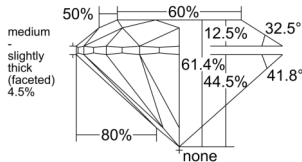

GIA®

FACSIMILE

GIA REPORT 6525426954

Verify this report at GIA.edu

GIA NATURAL DIAMOND DOSSIER®

June 10, 2025
GIA Report Number 6525426954
Shape and Cutting Style ..... Round Brilliant
Measurements ..... 4.74 - 4.75 x 2.91 mm

GRADING RESULTS

Carat Weight ..... 0.40 carat
Color Grade ..... E
Clarity Grade VVS1
Cut Grade ..... Excellent

ADDITIONAL GRADING INFORMATION

Polish ..... Excellent
Symmetry ..... Excellent
Fluorescence ..... Medium Blue
Clarity Characteristics ..... Pinpoint, Feather
Inscription(s): GIA 6525426954

PROPORTIONS

Profile to actual proportions