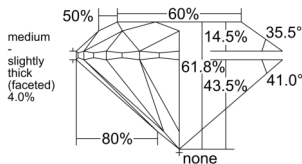

GIA®

FACSIMILE

GIA REPORT 6525409445

Verify this report at GIA.edu

GIA NATURAL DIAMOND DOSSIER®

June 06, 2025
GIA Report Number 6525409445
Shape and Cutting Style ..... Round Brilliant
Measurements ..... 4.50 - 4.53 x 2.79 mm

GRADING RESULTS

Carat Weight ..... 0.35 carat
Color Grade ..... E
Clarity Grade S11
Cut Grade ..... Excellent

ADDITIONAL GRADING INFORMATION

Polish ..... Excellent
Symmetry ..... Very Good
Fluorescence ..... None
Clarity Characteristics ..... Crystal, Feather
Inscription(s): GIA 6525409445

PROPORTIONS

Profile to actual proportions